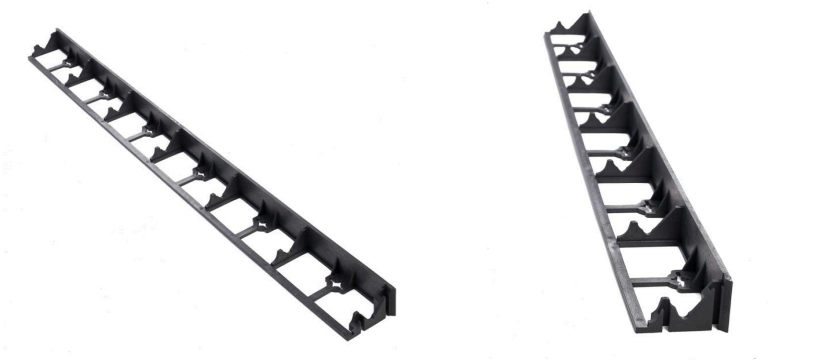

GARDEN EDGING

ECO 78

TECHNICAL DATA SHEET

PRODUCT INFORMATION

The ECO 78 garden edging is a flexible finishing element designed for precise separation of different surface zones in gardens and functional outdoor areas. Made of durable recycled plastic, it is resistant to weather conditions and long-term use. The edging's modular design allows easy formation of straight lines and curves, making the product suitable for both simple layouts and more complex arrangements.

PRODUCT GALLERY

APPLICATION

The edging is used to separate surfaces made of paving stones, aggregates, bark, grass and other garden materials. It allows for precise delineation of borders for flower beds, paths, lawns, driveways and recreational areas. It ensures stable containment of materials within the designated area and provides an aesthetic finish to garden and outdoor layouts.

PROPERTIES

- a flexible structure allowing free shaping of surface contours,
- high resistance to moisture, low temperatures and UV radiation,
- stability achieved by anchoring to the ground using dedicated fixing pins,
- a design enabling quick connection of successive sections into a cohesive, aesthetic line,
- recycled material ensuring durability and an eco-friendly product.

TECHNICAL PARAMETERS

Height	78 mm
Length	100 cm
Width	75 mm
Color	Black
Weight	420 g
Wall thickness	5 mm
Material	100% Recycled
Raw material	PE/PP
Dimensional stability	+/- 2%
Weight tolerance	+/- 5%
Number of mounting holes	6
Type of fixing anchors	Anchor ECO L-180 Anchor ECO L-250