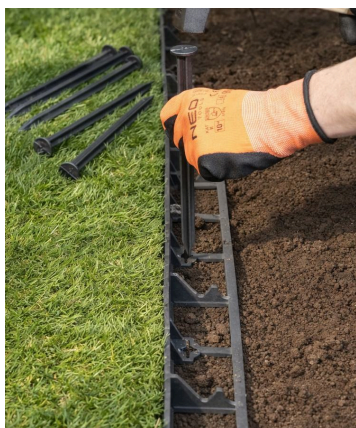

The garden edging is not a construction product within the meaning of the construction products regulations. Therefore, the product does not require a declaration of conformity or to be subject to conformity assessment procedures provided for construction materials. A REACH declaration is available for the product