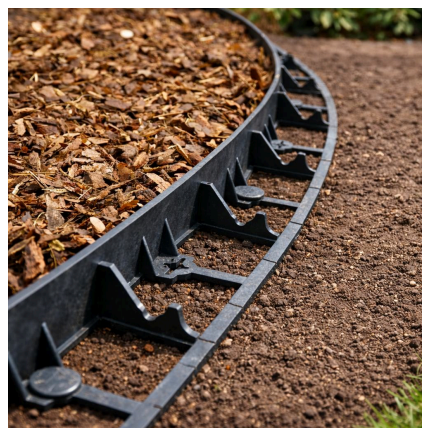

The garden edging is not a construction product within the meaning of the construction products regulations. Therefore, the product does not require a declaration of conformity or to be subject to conformity assessment procedures provided for construction materials. A REACH declaration is available for the product