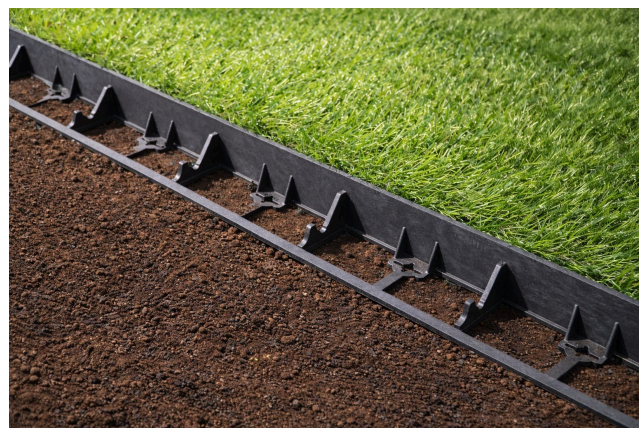

The garden edging is not a construction product within the meaning of the construction products regulations. Therefore, the product does not require a declaration of conformity or to be subject to conformity assessment procedures provided for construction materials. A REACH declaration is available for the product